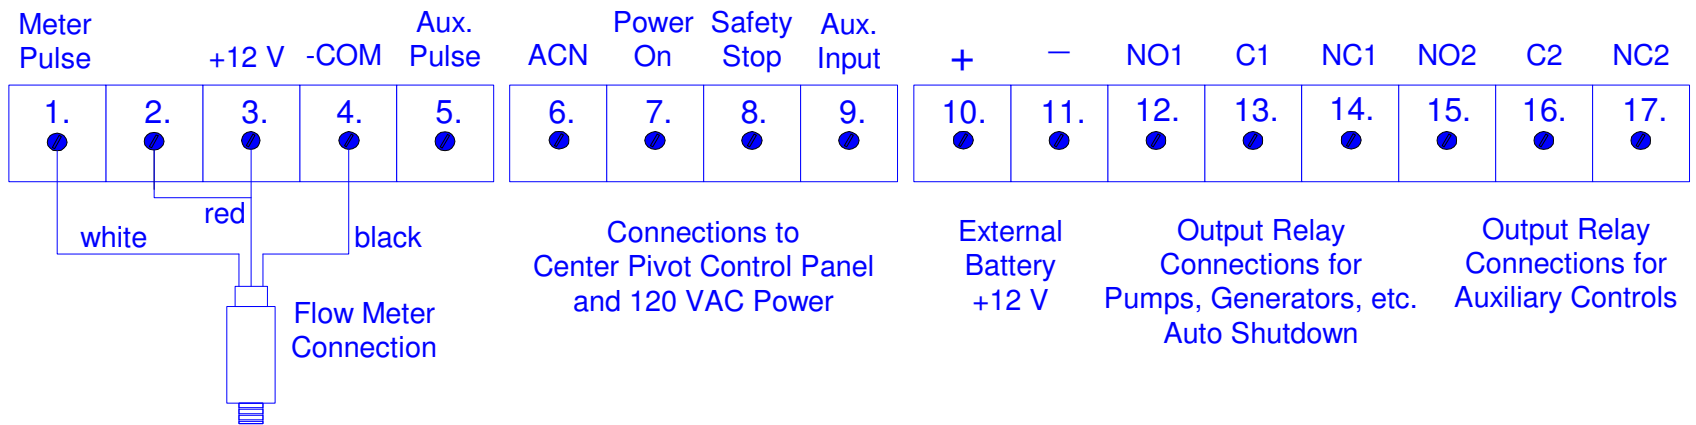

NetIrrigate® Telemetry Box Version 3.0 Terminal Strip Connections

For additional flow meter configurations, see technical bulletins #1 and #2.

Copyright Net Irrigate, LLC